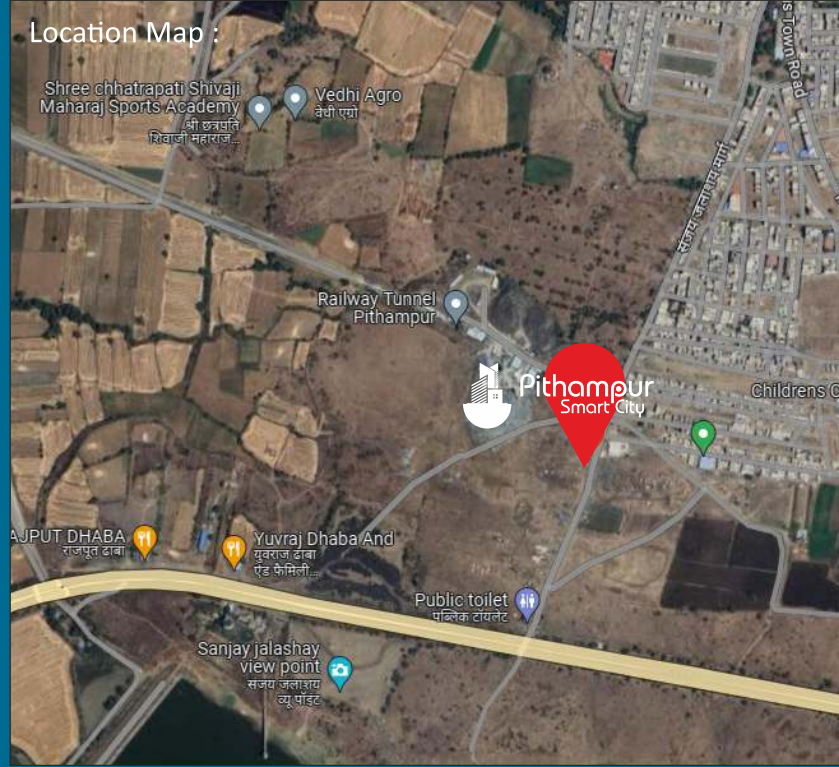

Pithampur Smart City

Promoted By :

- चौड़ी सीमेंट काँक्रीट की सड़के
- सुरक्षित कैम्पस
- बच्चों के लिए प्ले जोन
- जॉगिंग ट्रेक
- एलएडी स्ट्रीट लाइट्स
- लेण्ड स्केप गार्डन
- 40% ओपन एरिया
- भरपूर पानी
- व्यवस्थित प्लानिंग

करे आरंभ

प्रफुल्लित जीवनशैली का...